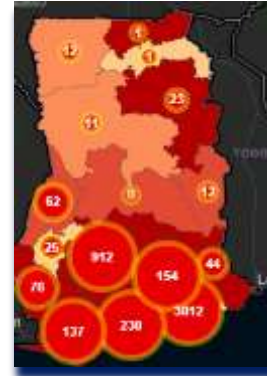

COVID-19 UPDATE GHANA

Ref No: C19/73
Confirmed Cases: 46,062
Death: 297
Recovered: 45,258

CURRENT SITUATION

The Ghana Health Service has reported 348 new cases in the 4 days taking cumulative C-19 cases to 46,062. Death toll and recoveries have increased to 297(3 new deaths) and 45,258(362 new recoveries). The number of active cases has dropped to 507 with 15 in severe condition and 5 in critical condition. The Greater Accra region has the highest number of active cases—337 while the Central and Ashanti regions follow with 26 and 24 cases respectively. The Bono region has joined the Northern, North East, Savannah, and Upper West regions as areas with zero active cases.

INFECTIONS	DEATHS	RECOVERIES	TESTS
46062	297	45258	470730

CONCLUSION

Recent development seems to suggest Ghana’s success in managing the pandemic, however, Ghana may not necessarily be clear as the situation reported may not reflect as the actual situation of the pandemic as testing(mass) and contact tracing has significantly reduced in the last two-three months. Also, non-compliance to safety protocol remains a factor that can increase the risk of future spikes in the country particularly in cities like Accra, Tema, Kumasi and Cape Coast.